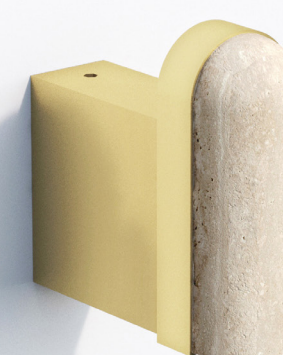

APPENDINO - SINGLE ROBE HOOK

Oro satinato - Marmo travertino nocciola
Gold satin - Hazelnut travertine marble