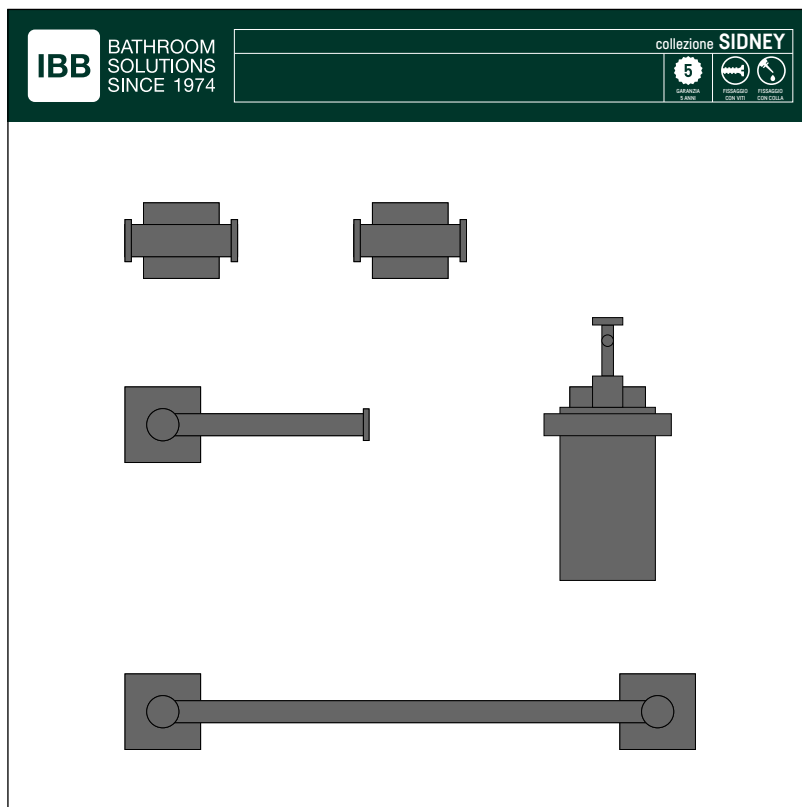

ESPOSITORI VENDITA

SALES DISPLAY

BATHROOM SOLUTIONS SINCE 1974

BATHROOM
SOLUTIONS
SINCE 1974

PANNELLI MODULARI DA PARETE O DA ESPOSITORE MODULAR WALL OR FREESTAND DISPLAY PANELS

H 50cm / 102,5cm - L 50cm - P 1cm

I PANNELLI POSSONO ESSERE FISSATI DIRETTAMENTE A PARETE O SU ESPOSITORE FREESTAND.
IL FONDO BIANCO DEI PANNELLI PUO' ESSERE PERSONALIZZATO CON UNA GRAFICA: PER ULTERIORI INFORMAZIONI
CONTATTATE IL SUPPORTO COMMERCIALE **IBB**.

THE PANELS CAN BE FIXED DIRECTLY ON THE WALL OR ON THE FREESTAND DISPLAY.
THE WHITE BACKGROUND COLOR OF THE PANELS CAN BE CUSTOMIZED WITH A GRAPHIC DESIGN: FOR FURTHER
INFORMATION, PLEASE CONTACT THE **IBB** SALES TEAM.

WALL DISPLAYS ARE USED AS BASE FOR DISPLAY-PANELS 50X50cm or 102,50x50cm. THE WHITE BACKGROUND COLOR OF THE PANELS CAN BE CUSTOMIZED WITH A GRAPHIC DESIGN: FOR FURTHER INFORMATION, PLEASE CONTACT THE **IBB** SALES TEAM.